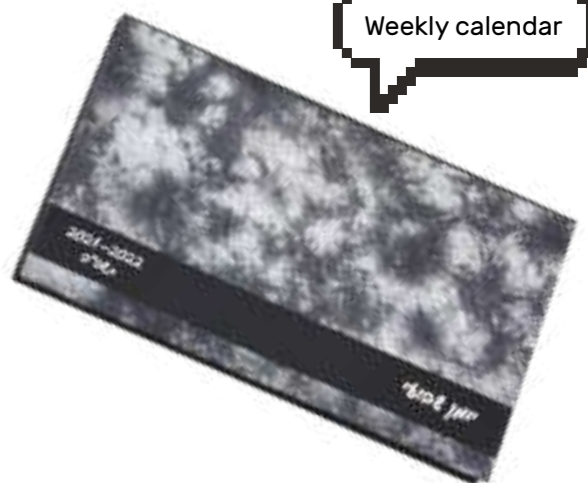

Lite backpack

Pencil set

Narrow pencil case

Pencil case

Weekly calendar

**YOLO ICE DYE BLACK**

# YOLO ICE DYE BLACK

# YOLO ICE DYE BLACK

Bucket hat

Elipical dye pencil case

Ice dye pencil case

Weekly calendar

Lunch bag

A4 notebook

**YOLO ICE DYE PURPLE**

A4 binder

A4 notebook

Elliptical pencil case

Pencil set

Lite backpack

Bucket hat

Pencil case

Narrow pencil case